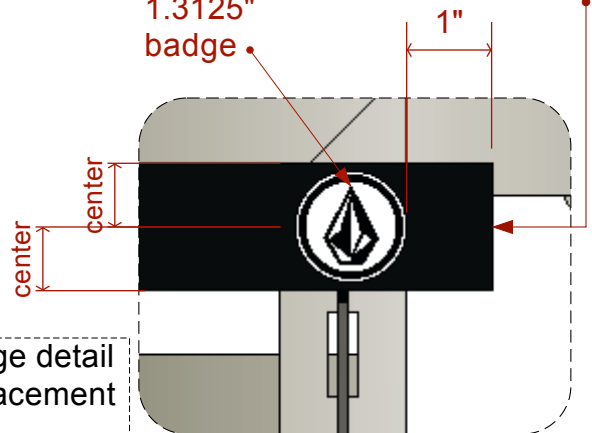

silkscreen stone
is detachable
from insert panel

slatwall style
panels

6" on center
slatwall panels

all metal matte
clear powdercoat

satin black or
white paint
(all black or
white surfaces)

1.3125"
badge

1.5" shelf

shelf badge detail
placement