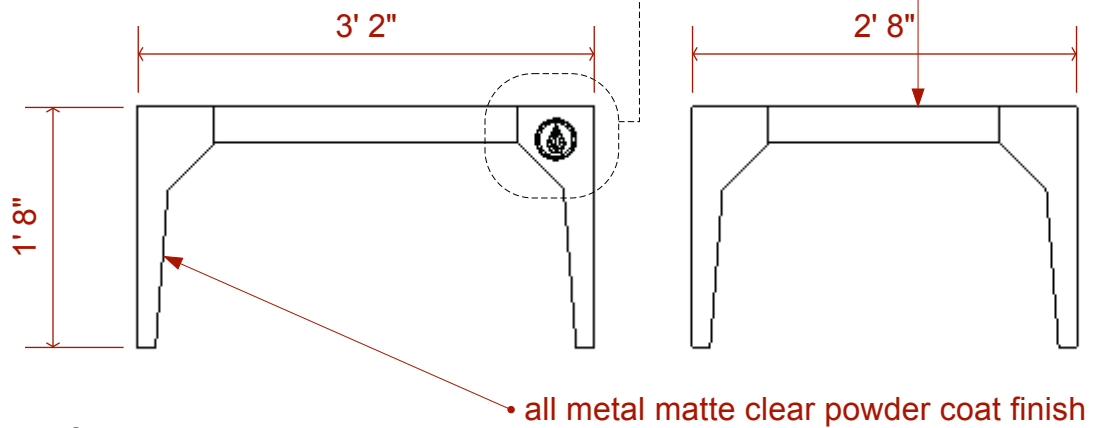

Large Table Details