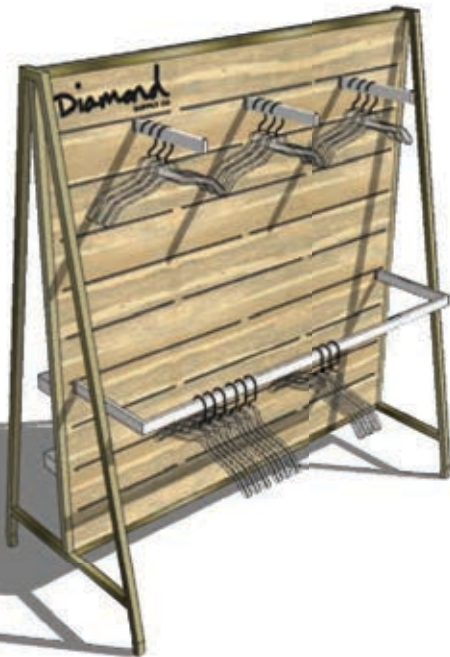

surface mount
speaker boxes

J ARIEL FLORES

213.271.7047

aflo.design@gmail.com

aflo-design.com

interactive activation

Large Table Details

Small Table Details

silkscreen stone
is detachable
from insert panel

slatwall style
panels

6" on center
slatwall panels

all metal matte
clear powdercoat

satin black or
white paint
(all black or
white surfaces)

1.3125"
badge

1.5" shelf