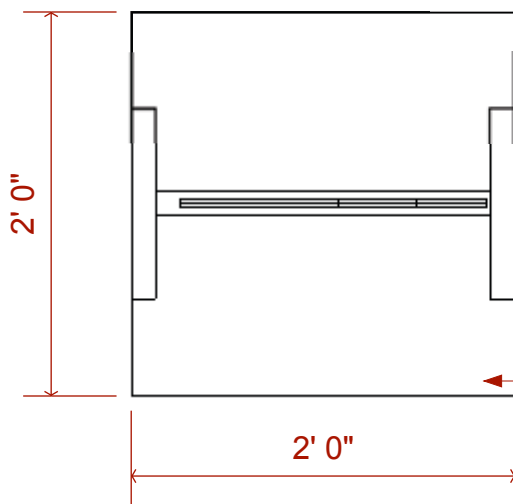

silkscreen stone
is detachable
from insert panel

slatwall style
panels

6" on center
slatwall panels

all metal matte
clear powdercoat

satin black or
white paint
(all black or
white surfaces)

1.3125"
badge

1.5" shelf