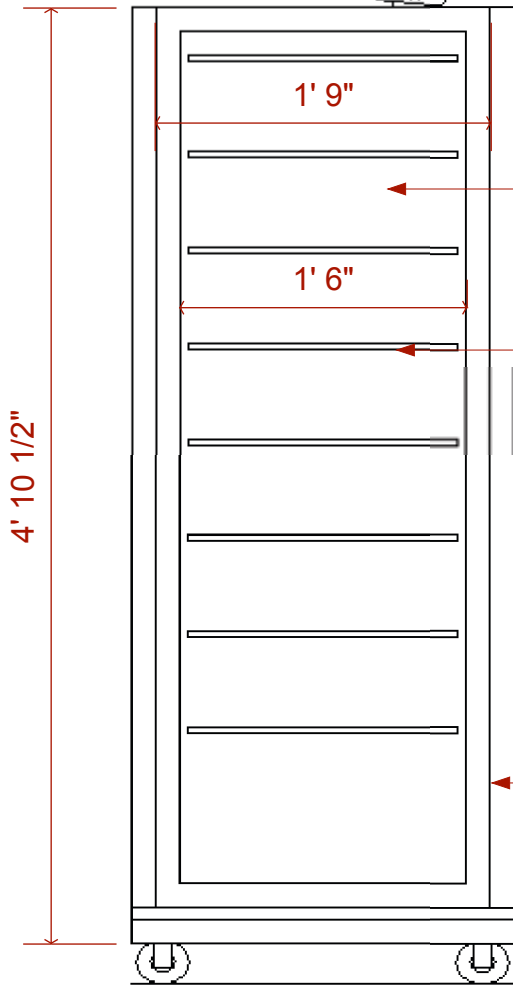

silkscreen stone
is detachable
from insert panel

slatwall style
panels

6" on center
slatwall panels

all metal matte
clear powdercoat

satin black or
white paint
(all black or
white surfaces)

1.3125"
badge

1.5" shelf

shelf badge detail
placement