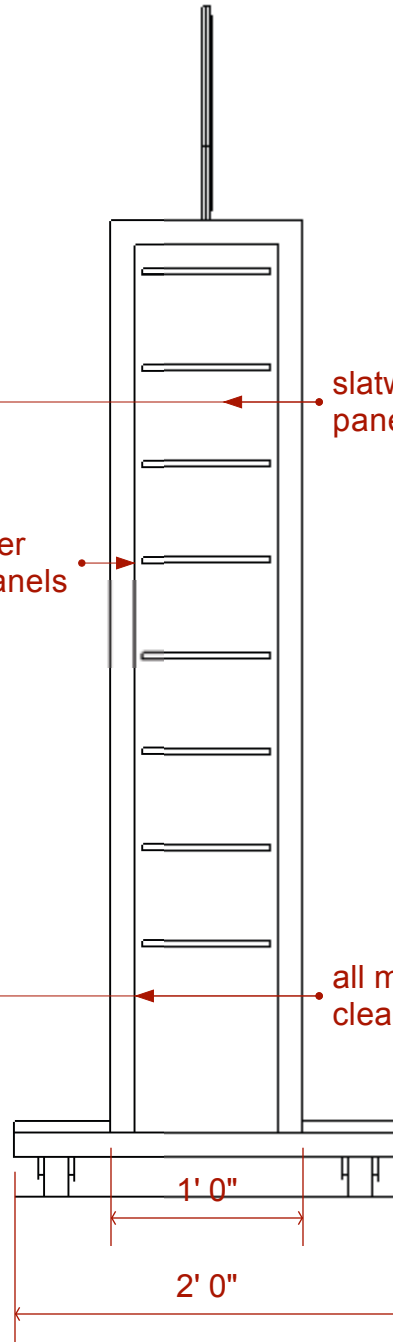

silkscreen stone
is detachable
from insert panel

slatwall style
panels

6" on center
slatwall panels

all metal matte
clear powdercoat

satin black or
white paint
(all black or
white surfaces)

1.3125"
badge

1.5" shelf