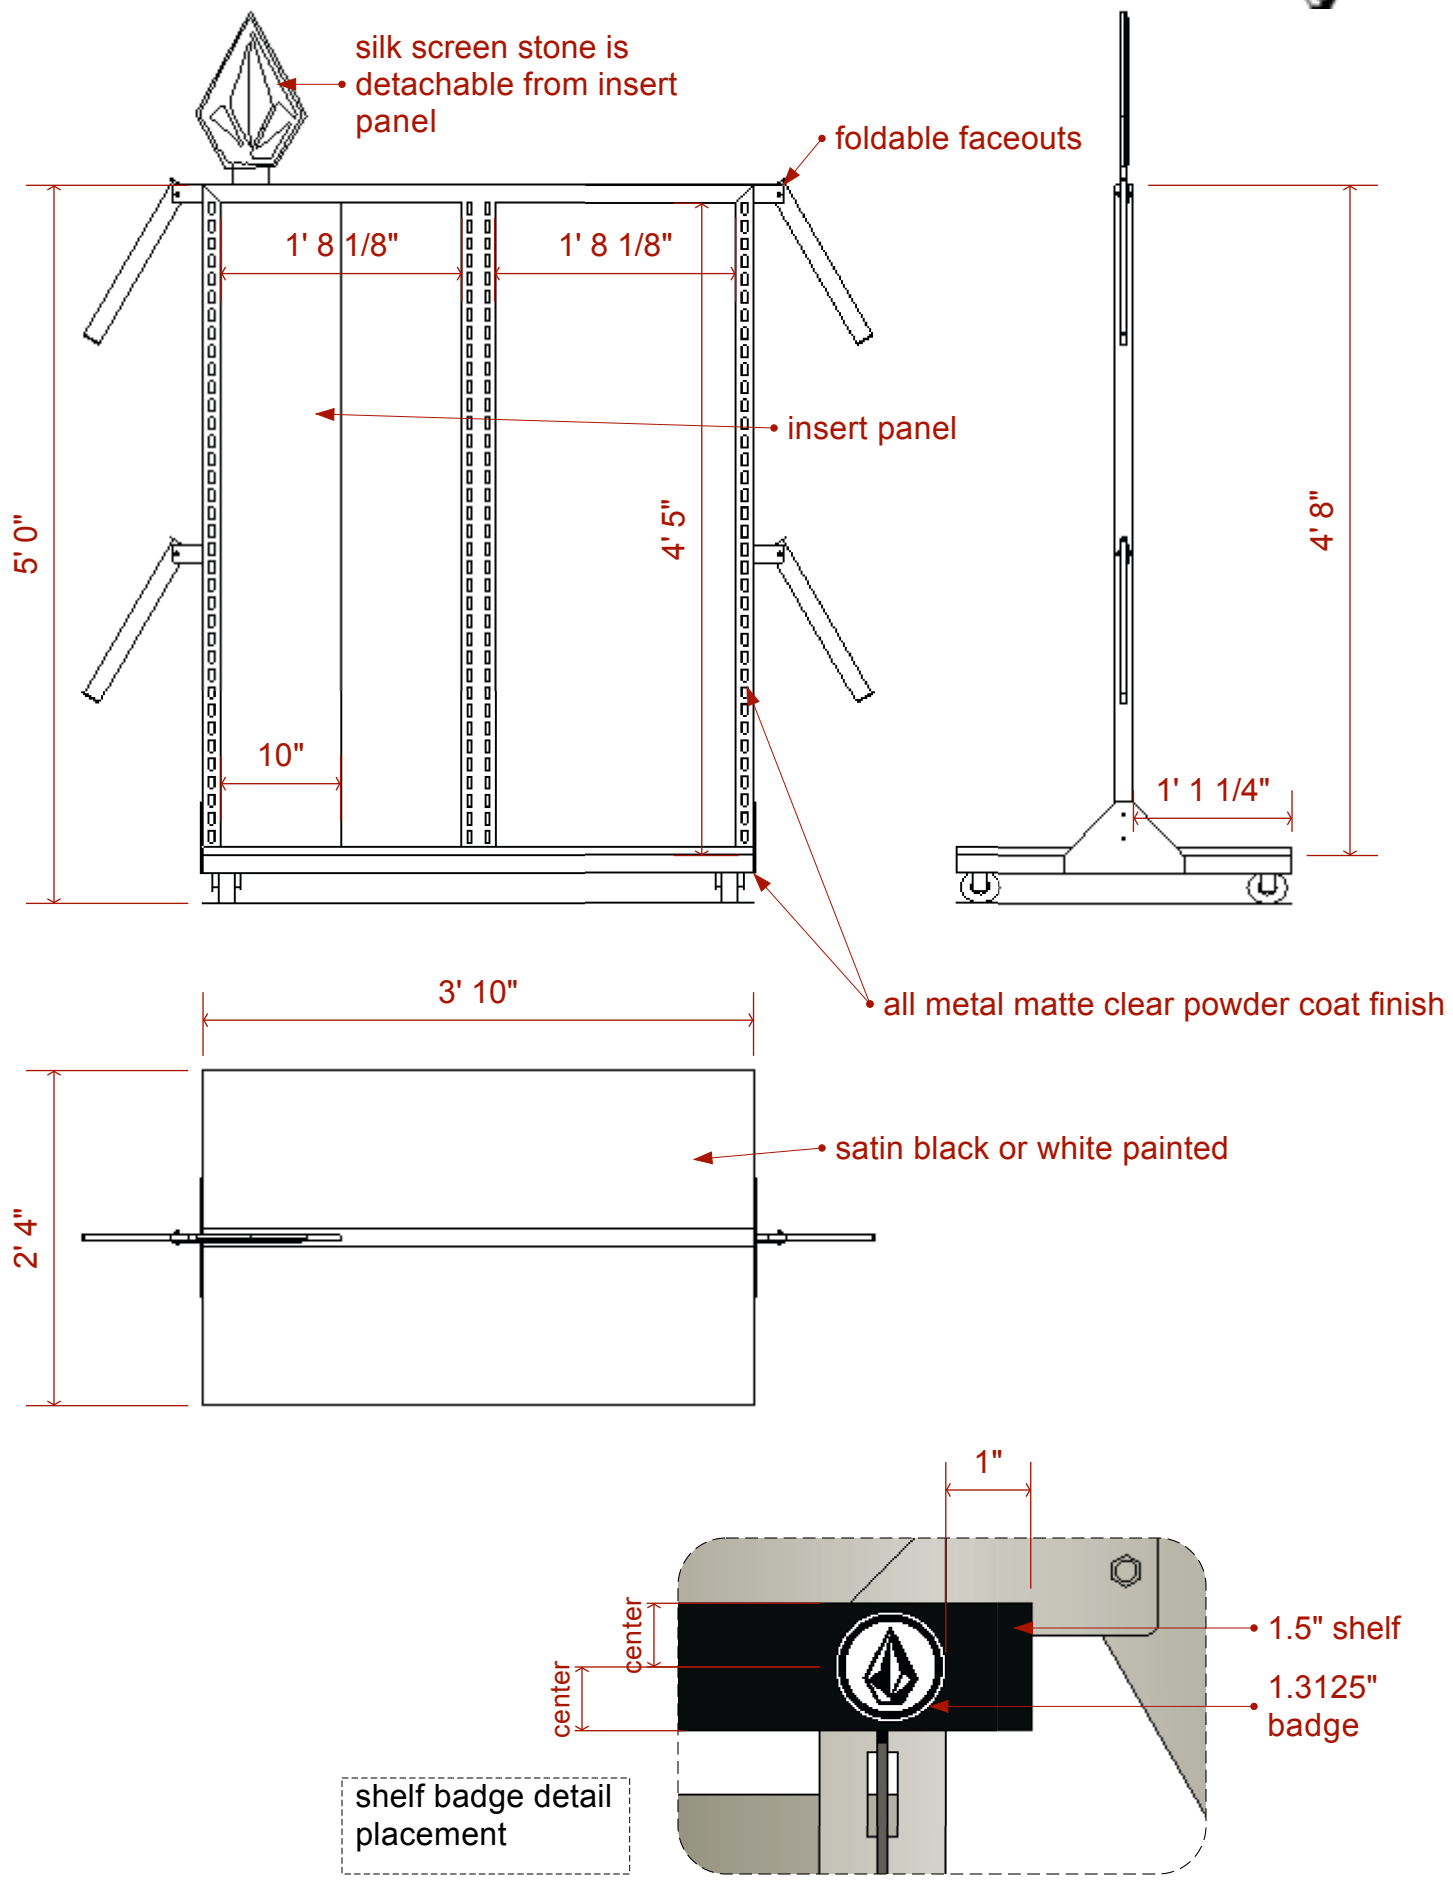

silkscreen stone
is detachable
from insert panel

slatwall style
panels

6" on center
slatwall panels

all metal matte
clear powdercoat

satin black or
white paint
(all black or
white surfaces)

1.3125"
badge

1.5" shelf

shelf badge detail
placement