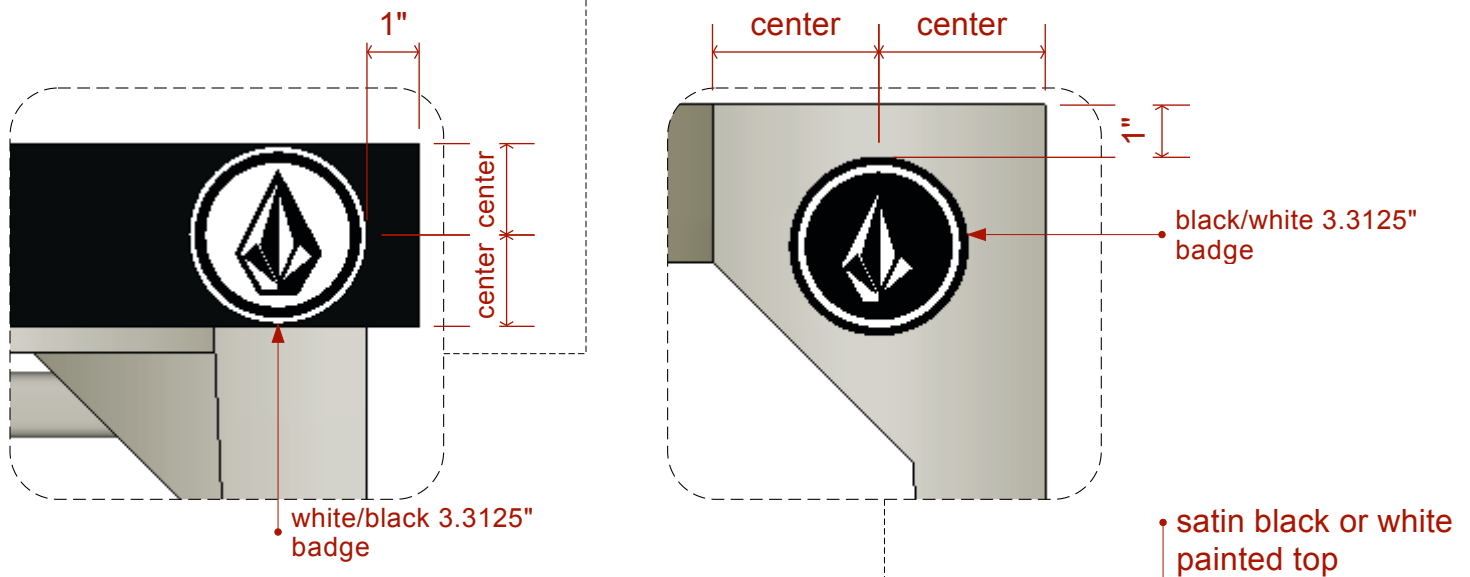

Large Table Details