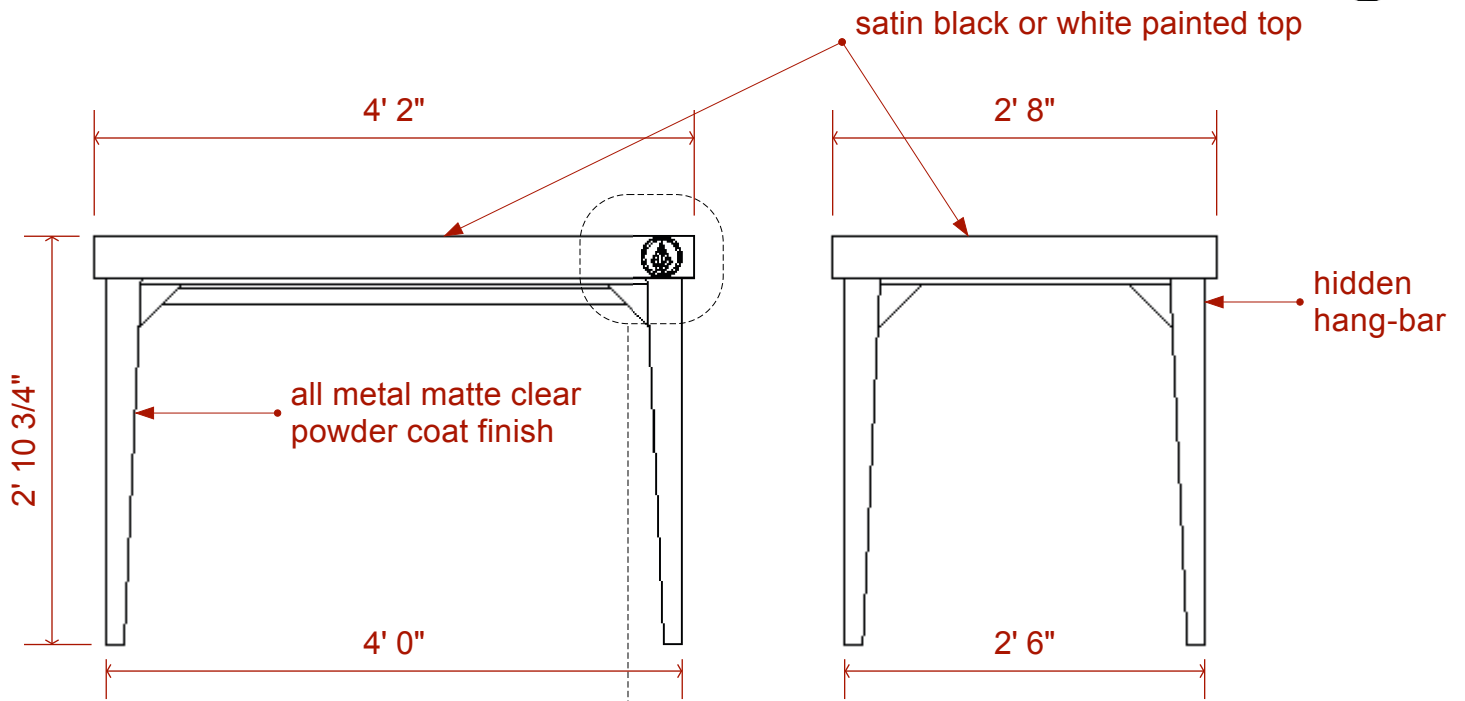

Large Table Details

Small Table Details